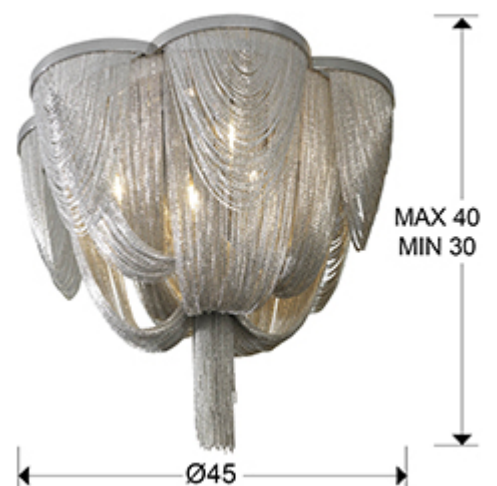

Minerva

872593

Flush Ceiling Lamps

Ceiling lamp of 6 lights, composed by fine metal chains in nickel finish forming the body of the lamp.

This item includes 6 G9 LED 6W This lamp is supplied with GRAVITY TOGGLES, to improve ceiling fixing.

GENERAL INFORMATION

Catalogue: I38 Iluminación
Page: 284
EAN Code: 8435435311346
Type: Flush Ceiling Lamps
Collection: Minerva

SIZES

Sizes: Ø 45.0 ↑ 30.0 cm
Height when installed: 30.0/ max. 40.0 cm
Weight: 5.5 Kg

SIZES WITH PACKAGING

Weight: 6.5 Kg
Volume: 0.0390m³
Sizes: ↔ 51.0 ↓ 15.0 ↗ 51.0 cm

TECHNICAL INFORMATION

Energy class: A+
IP protection: IP 20
Electric class: Class 1
Maximum power: 6x42W
Voltage: 220/240 V
Frequency: 50 Hz